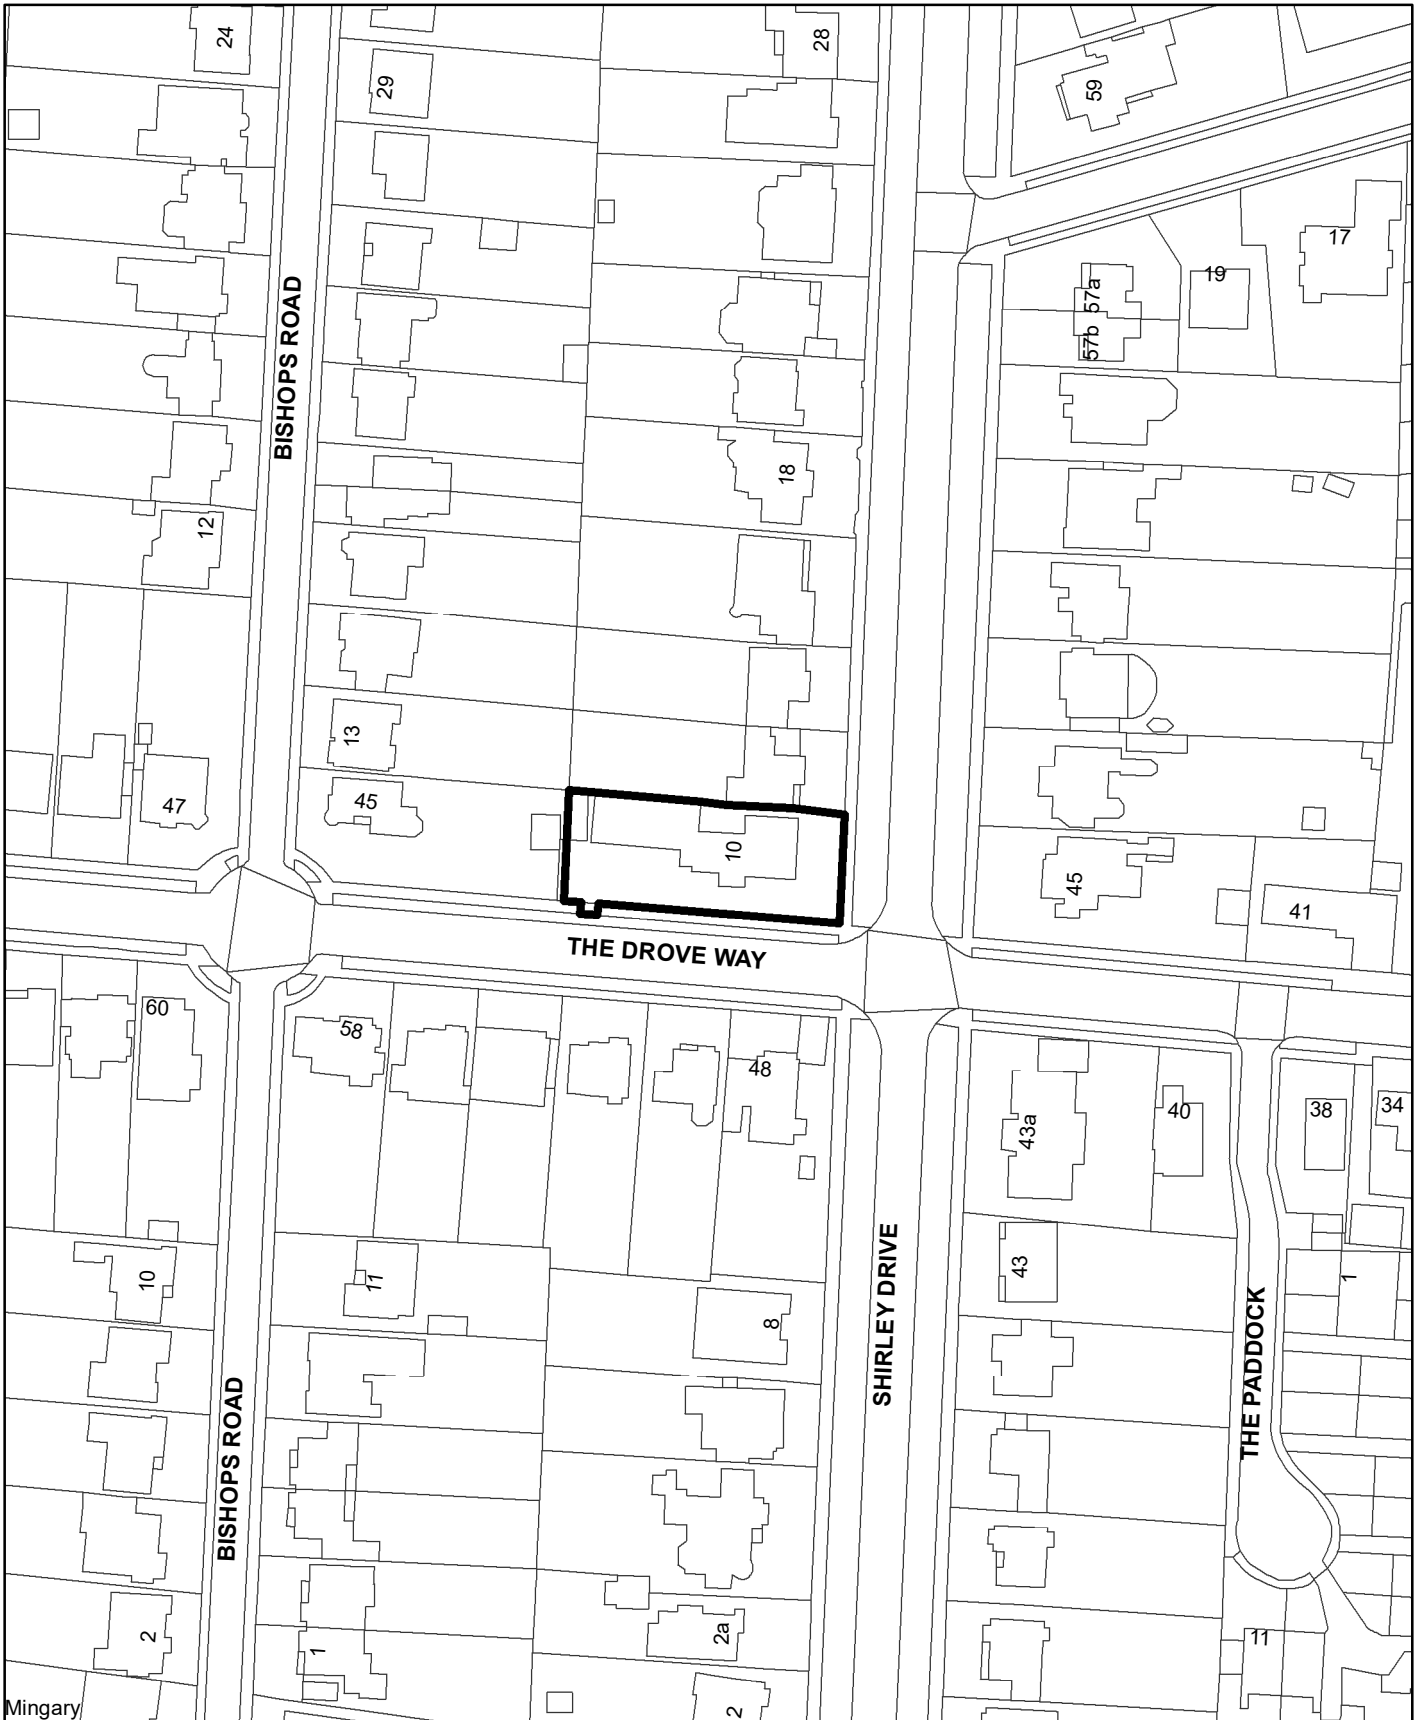

# BH2021 04527 - 10 Shirley Drive

N

**Scale:** 1:1,250